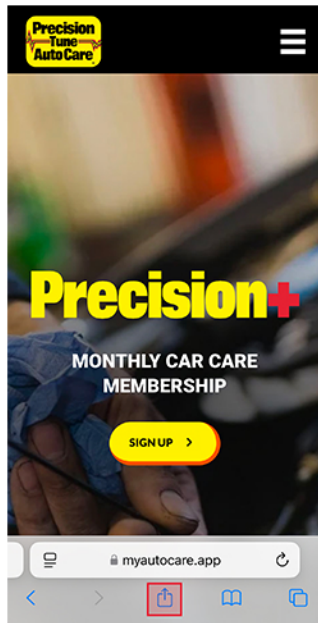

ADDING **PRECISION+** TO YOUR MOBILE DEVICE IS AS EASY AS 1-2-3

Apple iOS

1

Tap **SHARE** icon

2

Choose **ADD TO HOME SCREEN**

3

Tap **ADD** top right