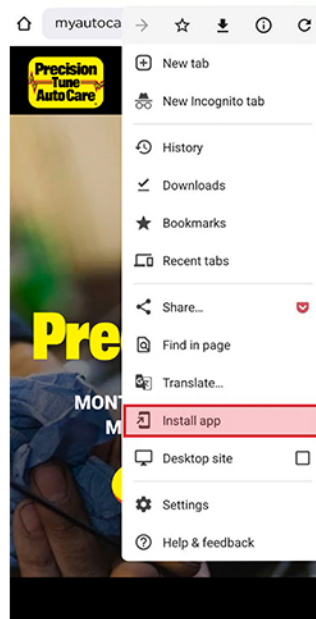

ADDING **PRECISION+** TO YOUR MOBILE DEVICE IS AS EASY AS 1-2-3

Apple iOS

1

Tap **SHARE** icon

2

Choose **ADD TO HOME SCREEN**

3

Tap **ADD** top right

android

1

Tap **MENU** icon

2

Choose **INSTALL APP**

3

Tap **INSTALL**