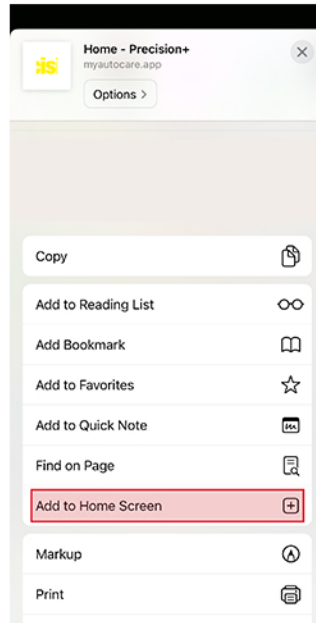

ADDING **PRECISION+** TO YOUR MOBILE DEVICE IS AS EASY AS 1-2-3

Apple iOS

1

Tap **SHARE** icon

2

Choose **ADD TO HOME SCREEN**

3

Tap **ADD** top right

android

1

Tap **MENU** icon

2

Choose **INSTALL APP**

3

Tap **INSTALL**