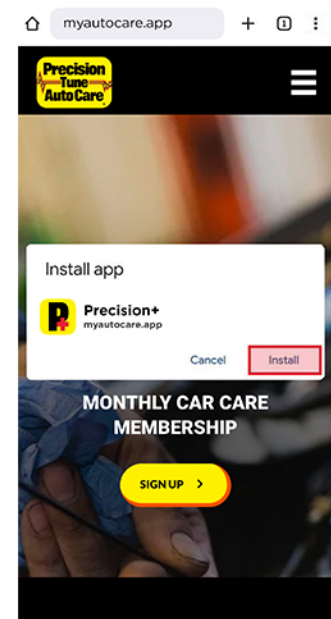

ADDING **PRECISION+** TO YOUR MOBILE DEVICE IS AS EASY AS 1-2-3

Apple iOS

1

Tap **SHARE** icon

2

Choose **ADD TO HOME SCREEN**

3

Tap **ADD** top right

android

1

Tap **MENU** icon

2

Choose **INSTALL APP**

3

Tap **INSTALL**