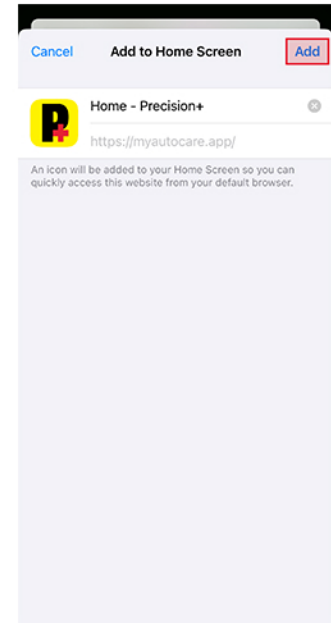

ADDING **PRECISION+** TO YOUR MOBILE DEVICE IS AS EASY AS 1-2-3

Apple iOS

1

Tap **SHARE** icon

2

Choose **ADD TO HOME SCREEN**

3

Tap **ADD** top right

android

1

Tap **MENU** icon

2

Choose **INSTALL APP**

3

Tap **INSTALL**