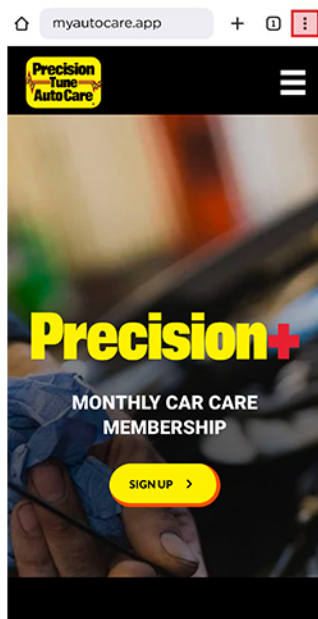

android

1

Tap **MENU** icon